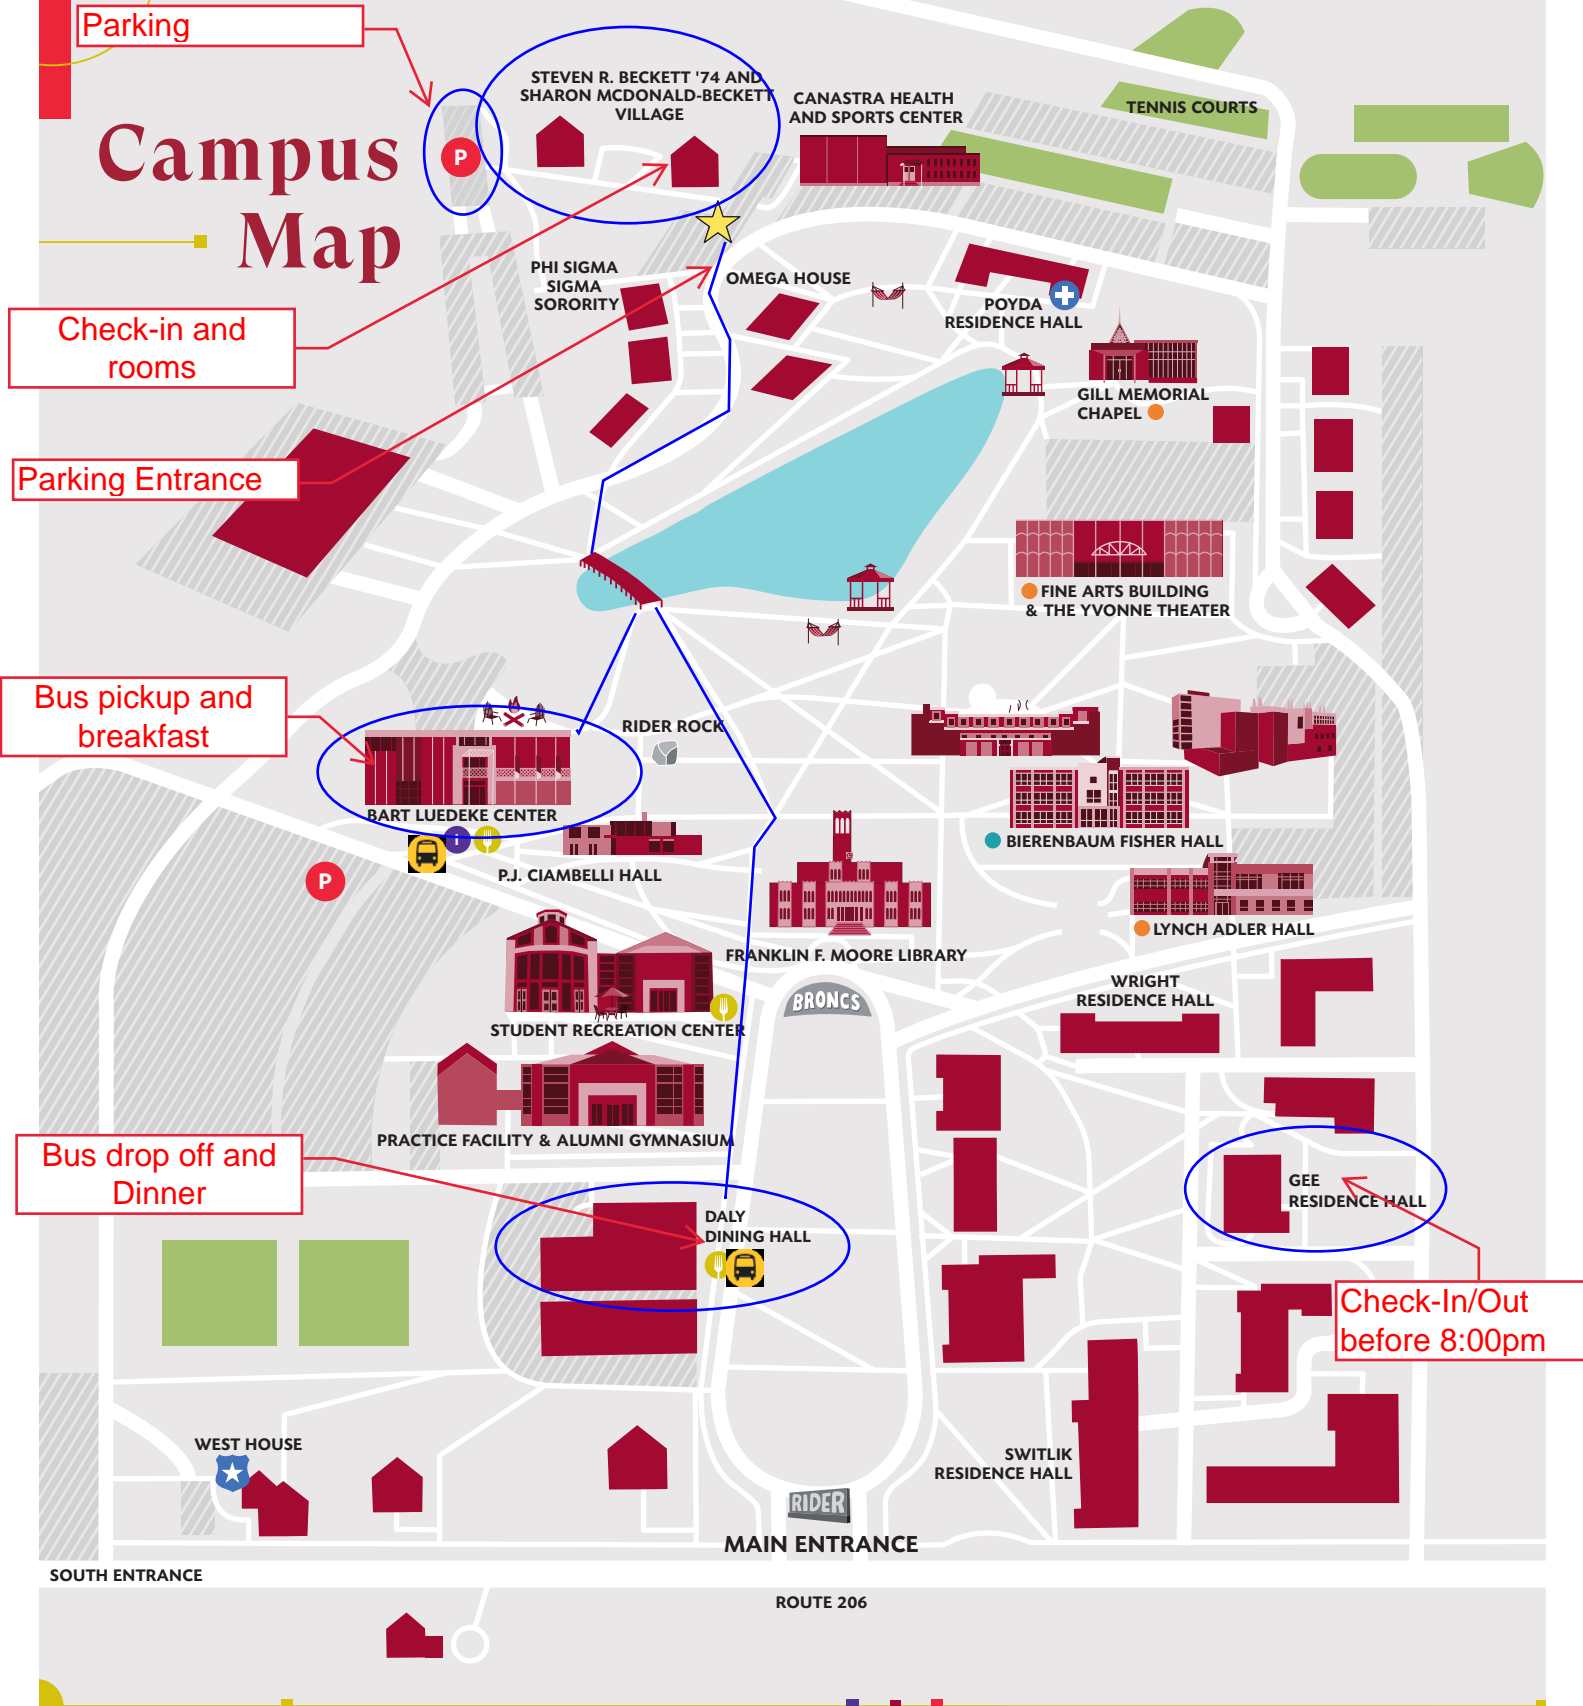

Campus Map

Parking

Check-in and rooms

Parking Entrance

Bus pickup and breakfast

Bus drop off and Dinner

Check-In/Out before 8:00pm

- ★ RIDE SHARE DROP-OFF
- 🚌 BUSING LOCATIONS
- P VISITOR PARKING

Meal Included in Conference/School

Breakfast at Rider

Mon-Fri, 7:30am – 8:30am

Bart Luedeke Center (BLC), Cranberries

Dinner at Rider

Mon, Tues, & Thurs, 7:30pm-8:30pm
Daly Dining Hall

Other (at participant expense)

Daly Dining Hall – every day

Breakfast. 7:30am - 9:30am

Lunch 11:30am - 1:30pm

Dinner 4:30pm - 6:30pm

There are vending machines in the
Beckett Village lobbies.

<https://www.ias.edu/amplitudes2024>

amplitudes2024@ias.edu

Conference Bus Schedule

		Morning		Evening/Afternoon	
		Pickup Rider	Drop off IAS	Pickup IAS	Drop off Rider
Monday		7:30 AM	7:50 AM	6:30 PM	6:50 PM
		7:40 AM	8:00 AM	6:40 PM	7:00 PM
		7:50 AM	8:10 AM	6:50 PM	7:10 PM
		8:15 AM	8:35 AM	7:15 PM	7:35 PM
		8:25 AM	8:45 AM	7:25 PM	7:45 PM
		8:35 AM	8:55 AM	7:35 PM	7:55 PM
Tuesday		7:30 AM	7:50 AM	6:30 PM	6:50 PM
		7:40 AM	8:00 AM	6:40 PM	7:00 PM
		7:50 AM	8:10 AM	6:50 PM	7:10 PM
		8:15 AM	8:35 AM	7:15 PM	7:35 PM
		8:25 AM	8:45 AM	7:25 PM	7:45 PM
		8:35 AM	8:55 AM	7:35 PM	7:55 PM
Wednesday		7:30 AM	7:50 AM	8:15 PM	8:35 PM
		7:40 AM	8:00 AM	8:25 PM	8:45 PM
		7:50 AM	8:10 AM	8:35 PM	8:55 PM
		8:15 AM	8:35 AM	8:55 PM	9:15 PM
		8:25 AM	8:45 AM	9:05 PM	9:25 PM
		8:35 AM	8:55 AM	9:15 PM	9:35 PM
Thursday		7:30 AM	7:50 AM	6:30 PM	6:50 PM
		7:40 AM	8:00 AM	6:40 PM	7:00 PM
		7:50 AM	8:10 AM	6:50 PM	7:10 PM
		8:15 AM	8:35 AM	7:15 PM	7:35 PM
		8:25 AM	8:45 AM	7:25 PM	7:45 PM
		8:35 AM	8:55 AM	7:35 PM	7:55 PM
Friday		7:30 AM	7:50 AM	2:00 PM	2:20 PM
		7:40 AM	8:00 AM	2:40 PM	3:00 PM
		7:50 AM	8:10 AM	3:20 PM	3:40 PM
		8:15 AM	8:35 AM		
		8:25 AM	8:45 AM		
		8:35 AM	8:55 AM		
Sat	No Buses				
Sun	No Buses				